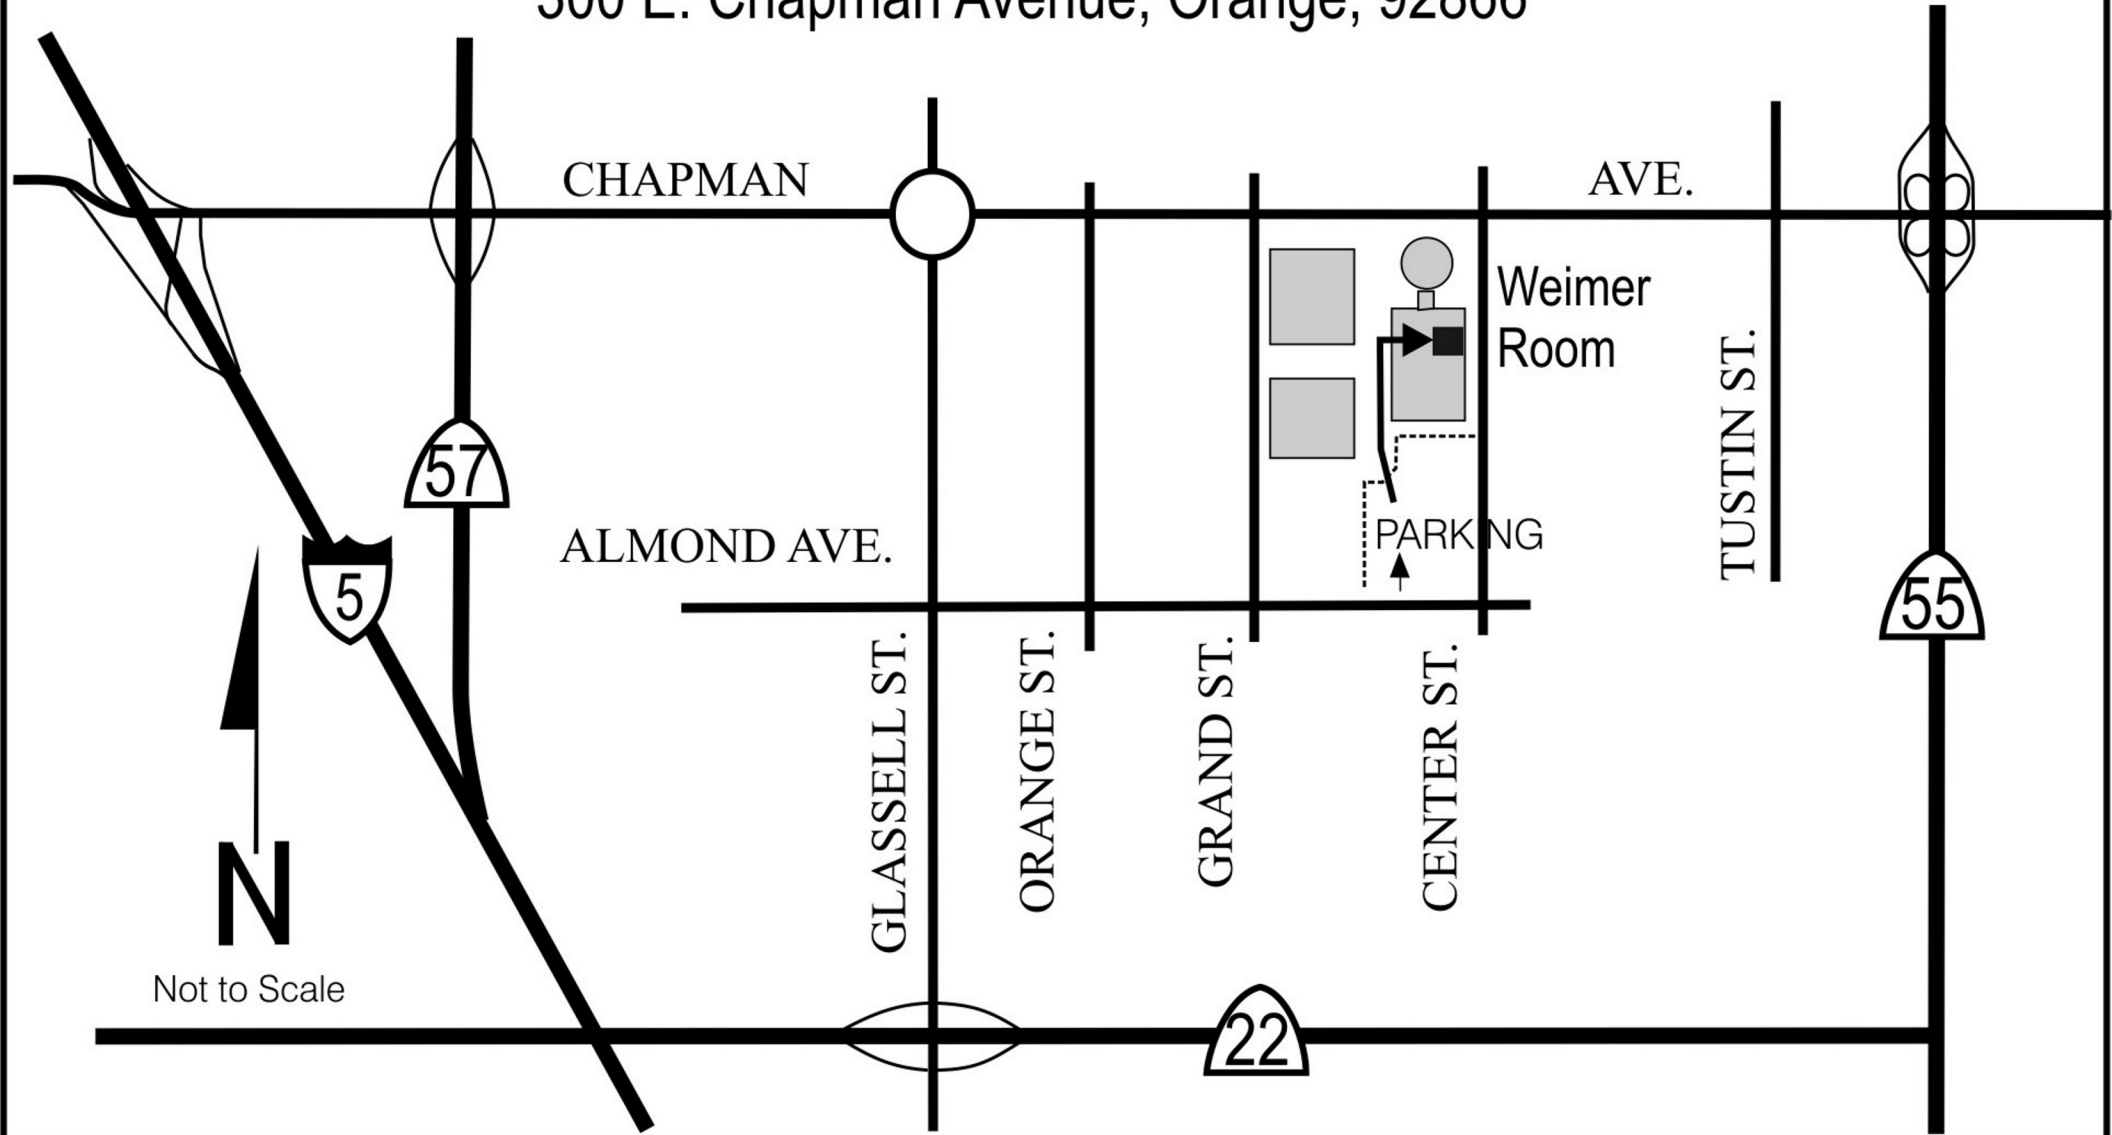

CITY HALL, CITY OF ORANGE

300 E. Chapman Avenue, Orange, 92866

CHAPMAN

AVE.

ALMOND AVE.

Weimer
Room

PARKING

TUSTIN ST.

N

Not to Scale

5

57

55

22

GLASSELL ST.

ORANGE ST.

GRAND ST.

CENTER ST.